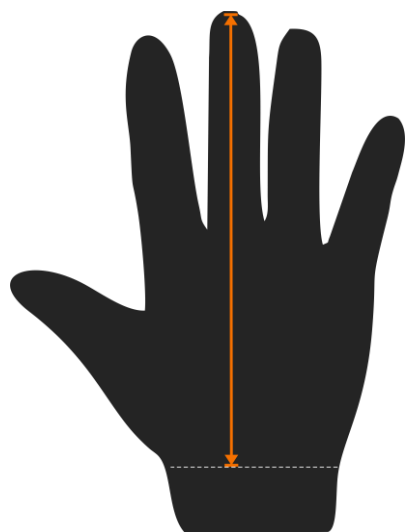

**GUANTES ENDURO**

| TALLE | LARGO           |
|-------|-----------------|
| S     | 18..2 – 18.8 cm |
| M     | 18.8 – 19.4 cm  |
| L     | 19.4 – 20.0 cm  |
| XL    | 20.0 – 20.6 cm  |
| 2XL   | 20.6 – 21.2 cm  |